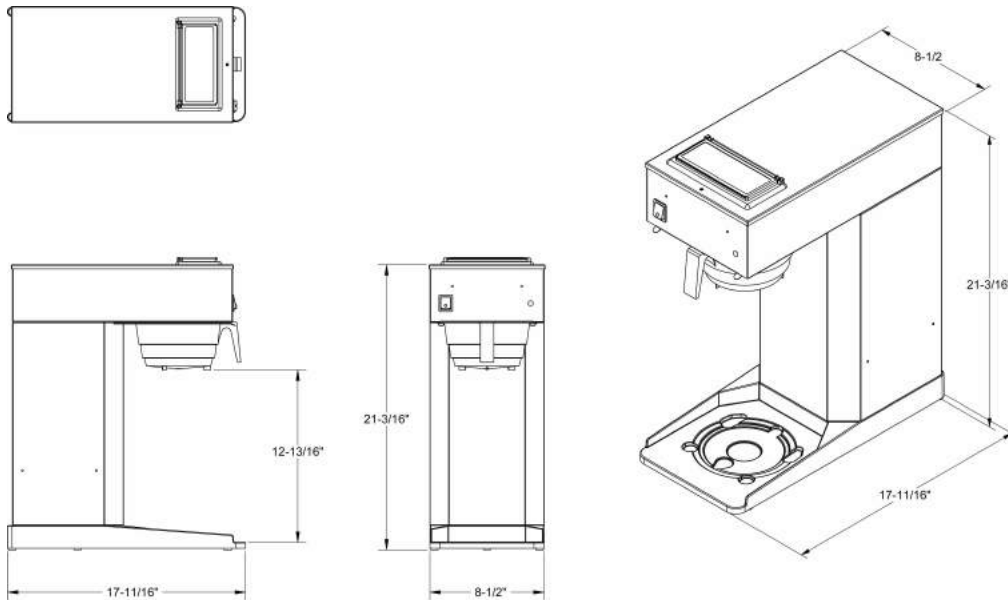

# AK-LD

Pour Over Brewer

Ready light incorporated for optimum brewing temperatures.

Durable stainless steel construction.

Master power switch.

MODEL	WIDTH	DEPTH	HEIGHT	(USA)	CANADA	WEIGHT	CU.FT.
AK-LD	8 1/2"	17 11/16"	21 3/16"	14.6A	11.7A	28LB.	7.81