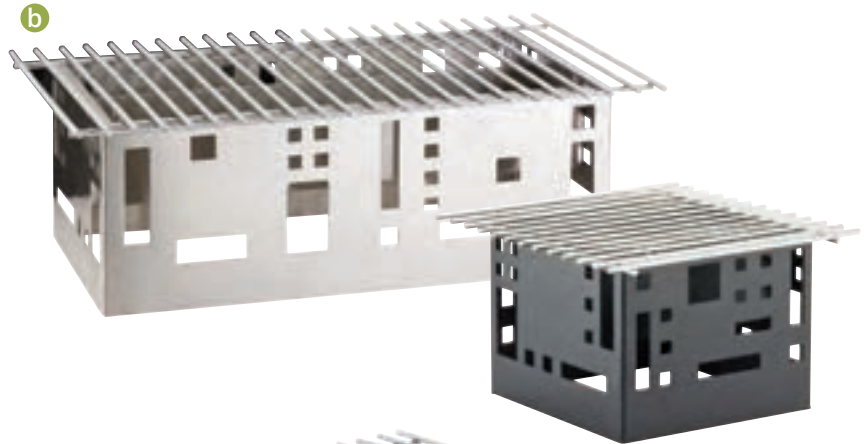

a Mission Chafers Alternatives

Griddle Sold Separately (Works Only with 1360-22-13 and 1364-22-13).

ITEM	DESCRIPTION	LIST PRICE
1360-12-13	12Wx12Dx7½H	\$210.70 ea
1364-12-13	12Wx12Dx4H	210.70 ea
1360-22-13	22Wx12Dx7½H	344.20 ea
1364-22-13	22Wx12Dx4H	344.20 ea
1362	Optional Griddle	123.00 ea

b Squared Chafers Alternatives

Specify Color: Black (13), Stainless Steel (55).

ITEM	DESCRIPTION	LIST PRICE
1612-12-13	12Wx12Dx7½H	\$204.60 ea
1612-12-55	12Wx12Dx7½H	272.70 ea
1612-22-13	23Wx15Dx7½H	284.10 ea
1612-22-55	23Wx15Dx7½H	329.60 ea