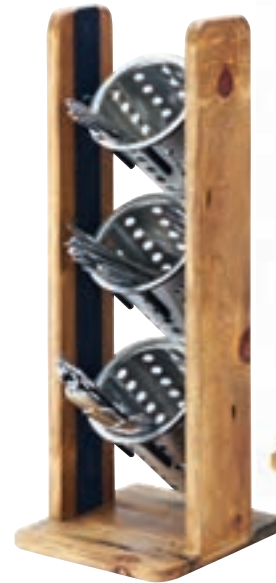

Flatware & Condiment Displays