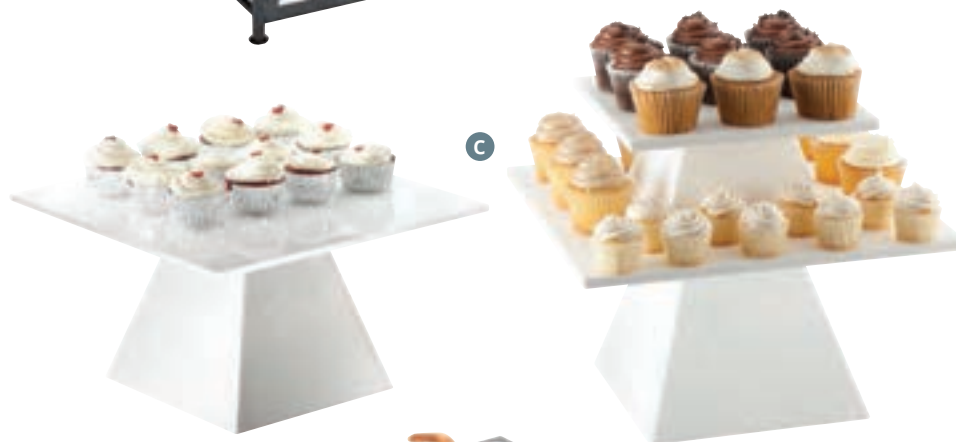

c White Acrylic Square Risers

Stackable or Use Individually.

ITEM	DESCRIPTION	LIST PRICE
1917-1-15	9½Wx9½Dx4¾H	$62.20 ea
1917-2-15	14½Wx14½Dx8H	79.10 ea