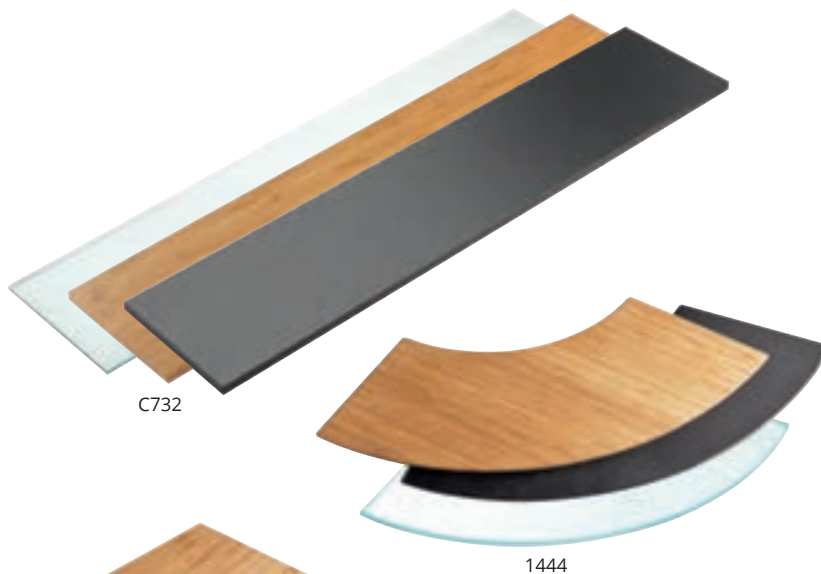

Metal Triangular Riser

Risers Sold Individually.
Shelves Sold Separately.

ITEM	DESCRIPTION	LIST PRICE
1528-12-13	9Wx8Dx12H	\$109.20 ea

Bella Arte Adjustable Shelf

Adjustable Shelf to Heights of 7", 9", 11".
Includes 7" x 32" Glass Shelf.

ITEM	DESCRIPTION	LIST PRICE
741	32Wx8½Dx13H	\$284.00 ea

a Squared Metal Cube Risers

Glass Trays Sold Separately
Black (13), Stainless Steel (55).

ITEM	DESCRIPTION	LIST PRICE
1607-5-13	5Wx5Dx5H	\$68.10 ea
1607-5-55	5Wx5Dx5H	79.60 ea
1607-7-13	7Wx7Dx7H	96.60 ea
1607-7-55	7Wx7Dx7H	113.60 ea
1607-9-13	9Wx9Dx9H	147.70 ea
1607-9-55	9Wx9Dx9H	170.50 ea

Bamboo Riser Shelves

ITEM	DESCRIPTION	LIST PRICE
1431-16-60	16Wx16D - L Shape	\$108.00 ea
1431-24-60	24Wx24D - L Shape	154.50 ea
1435-1212-60	12Wx12D - Square	66.20 ea
1435-1616-60	16Wx16D - Square	108.80 ea
1435-2424-60	24Wx24D - Square	154.50 ea
1435-1624-60	24Wx16D - Rectangle	132.40 ea
1443-12-60	12" Diameter - Round	66.20 ea
1443-16-60	16" Diameter - Round	96.40 ea
1443-24-60	24" Diameter - Round	154.50 ea
1444-16-60	16Wx16D - Curved	108.80 ea
1444-24-60	24Wx24D - Curved	154.50 ea
C732-60	32Wx7D - Rectangle	86.90 ea
1949-60	32Wx12D - Rectangle	93.60 ea