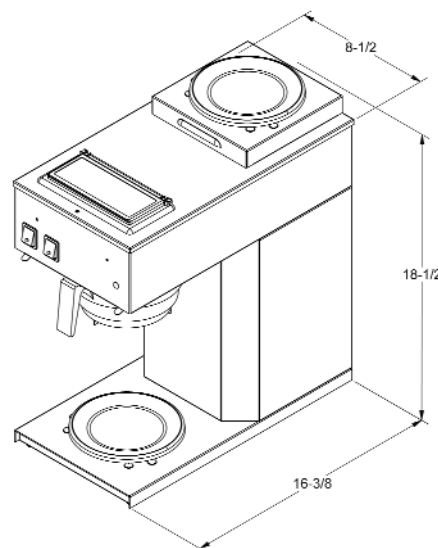

# AK 2 / AK2-AS

Pour Over Brewer

Ready light incorporated for optimum brewing temperatures.

Durable stainless steel construction.

Master power switch.

Private Labeling Available for brewer faceplate.

On AK-AS models, automatic warmer shut off is adjustable from 30 minutes to 4 hours.

## AK 2 / AK2-AS

MODEL	WIDTH	DEPTH	HEIGHT	(USA)	CANADA	WEIGHT	CU.FT.
AK 2	8 1/2"	16 3/8"	18 1/2"	14.6A	11.7A	28LB.	7.81
AKH2	8 1/2"	16 3/8"	18 1/2"	14.6A	11.7A	28LB.	7.81